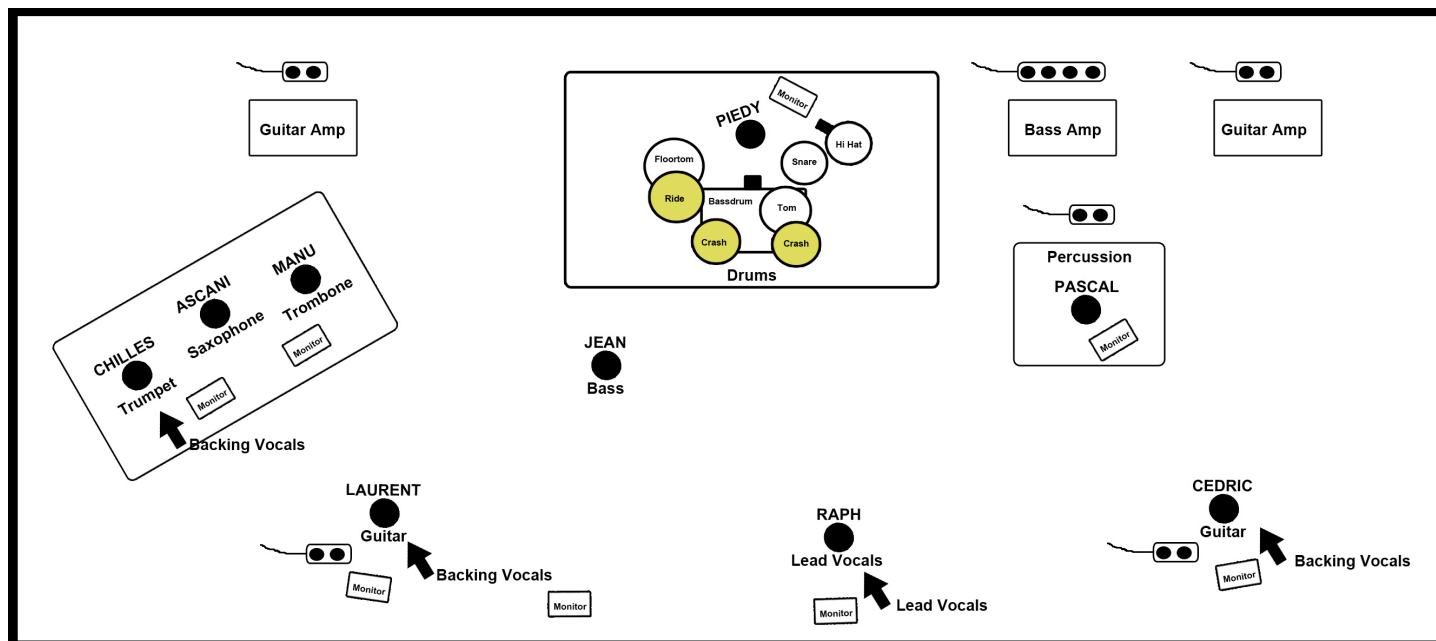

## Technical Rider

CH	INSTRUMENT	MICROPHONES
1	BASS DRUM	Shure BETA 91 + Sennheiser E 602
2	SNARE DRUM	2x Shure SM 57
3	HI HAT	Shure SM 81
4	RACK TOM	Sennheiser E 604
5	FLOOR TOM	Sennheiser E 604
6	OVERHEAD L	Neumann KM 184
7	OVERHEAD R	Neumann KM 184
8	BASS	DI
9	BASS	EV RE 20
10	GUITAR 1	Shure SM 57, Sennheiser E 606
11	GUITAR 2	Shure SM 57, Sennheiser E 606
12	BACKVOX 1	Shure SM 58
13	BACKVOX 2	Shure SM 58
14	BACKVOX 3	Shure SM 58
15	LEADVOX	Shure SM 58
16	TRUMPET	Sennheiser MD 421, Sennheiser E 908
17	SAXOPHONE	Sennheiser MD 421, Sennheiser E 908
18	TROMBONE	Sennheiser MD 421, Sennheiser E 908
19	PERCUSSION	DI
20	PERCUSSION	DI
21	PERCUSSION	Neumann KM 184
22	PERCUSSION	Neumann KM 184